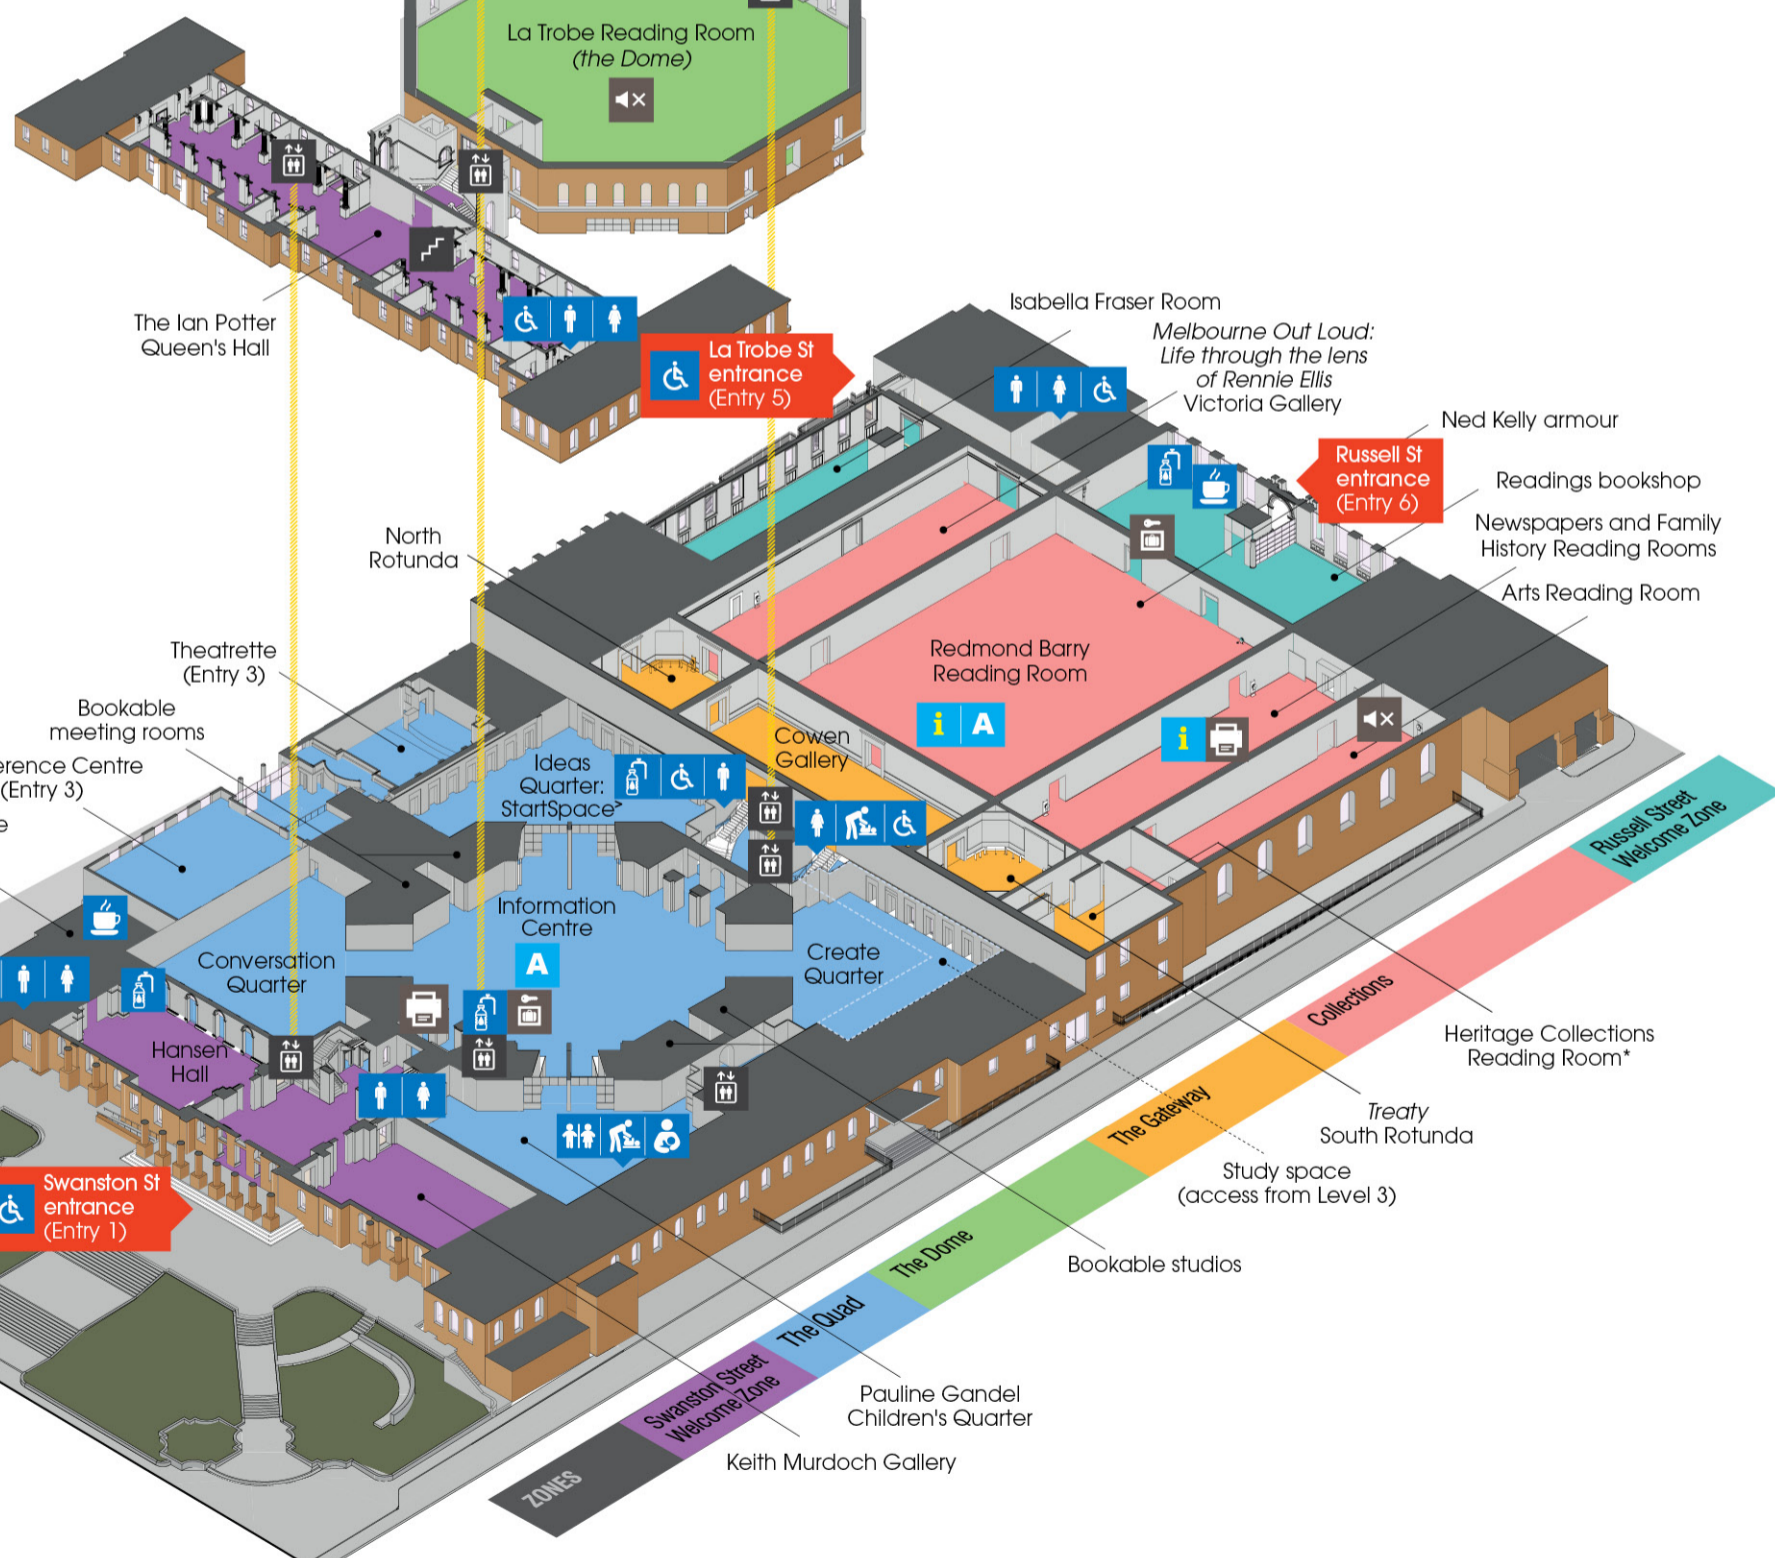

Level 6

Level 5

Level 4

Level 3

Level 2 (Ground)

Map key

- Male toilets
- Female toilets
- Wheelchair accessible-toilets
- Water fountain
- Baby change
- Feeding room
- Cafe
- Assistive technology zone
- Quiet zone
- Ask a Librarian
- Print/copy scan
- Lockers
- Stairs
- Lift
- > Members only
- * By appointment only